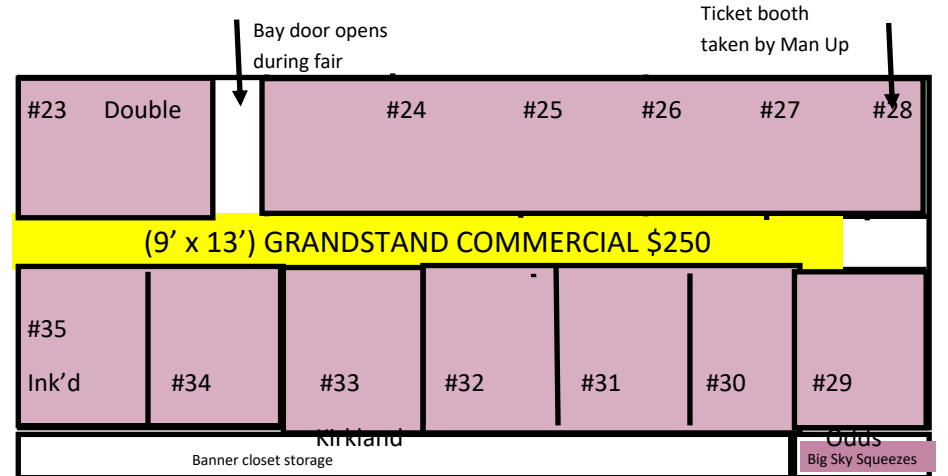

GRANDSTAND BLEACHERS