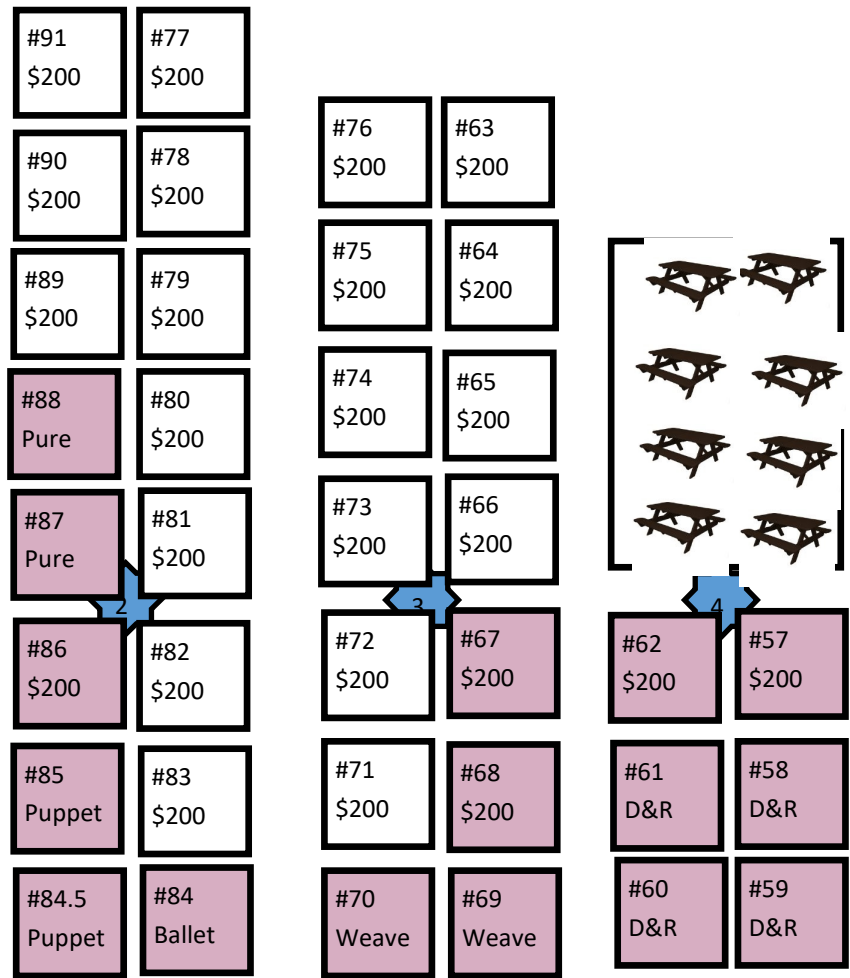

CAMPING

TICKETS

NORTH GATE

Antique Machinery
{ EAST / TRACTOR PULL FENCE IS 427 FEET FROM FROST FREE INSIDE FENCE AT CORNER TO EDGE OF LAWN ON ROAD, AT HORSE ENTRY WAY }

POWER BOX

showmanship

APPLEBURY ARENA

Game area?

Meandering Moose

Little Bear Espresso

GOAT BARN

WASH RACKS

130 foot frontage x 10 foot deep

Double K

BEEF BARN

{ 50 FOOT FROM WOOD KIOSK TO 1ST BOOTH ON ROAD }

IMAN ARENA

SALE BARN

Round Robin

4-H Auction

SHEEP & SWINE BARN

HORNUNG ARENA

WASH RACKS

POWER POLE

GRANDSTAND BLEACHERS

ARENA