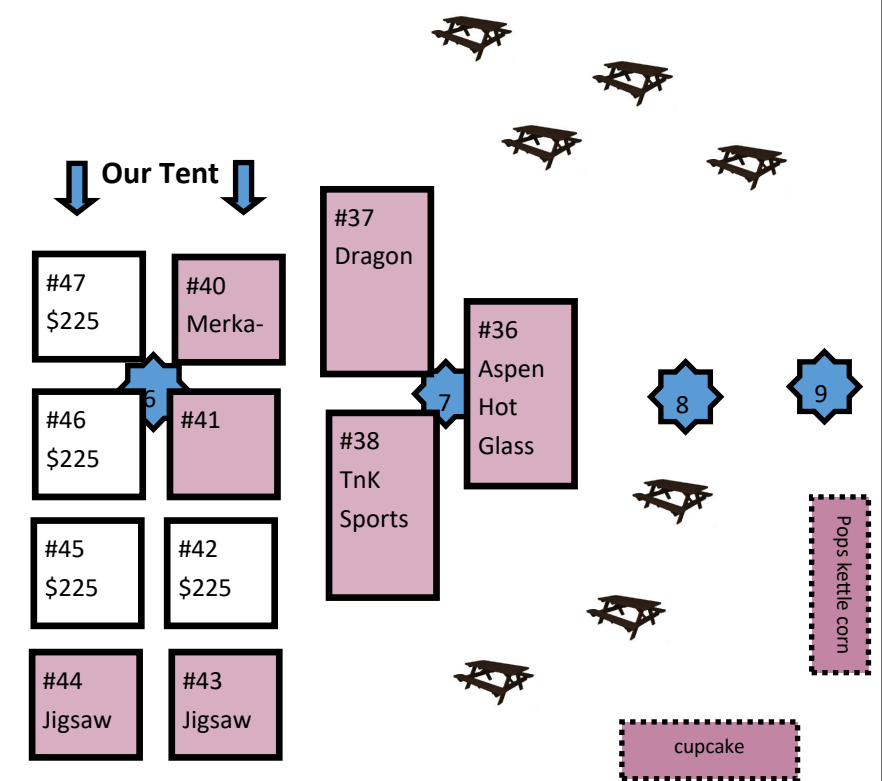

Game area?

Meandering Moose

Little Bear Espresso

GOAT BARN

WASH RACKS

130 foot frontage x 10 foot deep

Double K

BEEF BARN

{ 50 FOOT FROM WOOD KIOSK TO 1ST BOOTH ON ROAD }

IMAN ARENA

SALE BARN

Round Robin

4-H Auction

SHEEP & SWINE BARN

HORNUNG ARENA

WASH RACKS

POWER POLE

GRANDSTAND BLEACHERS

ARENA