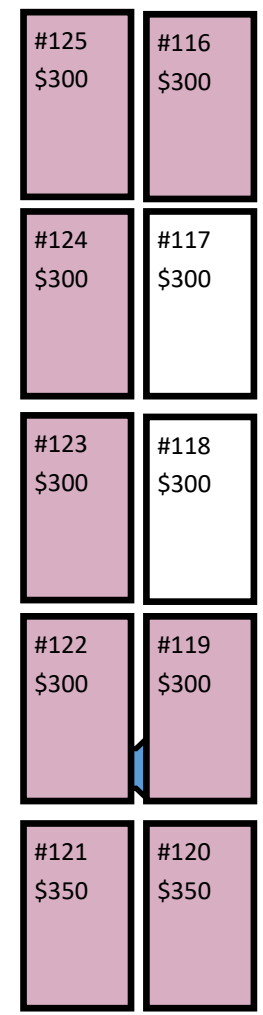

CAMPING

TICKETS

NORTH GATE

Antique Machinery
{ EAST / TRACTOR PULL FENCE IS 427 FEET FROM FROST FREE INSIDE FENCE AT CORNER TO EDGE OF LAWN ON ROAD, AT HORSE ENTRY WAY }

POWER BOX

showmanship

APPLEBURY ARENA

Game area?

Meandering Moose

Little Bear Espresso

GOAT BARN

WASH RACKS

130 foot frontage x 10 foot deep

Double K

BEEF BARN

{ 50 FOOT FROM WOOD KIOSK TO 1ST BOOTH ON ROAD }

IMAN ARENA

SALE BARN

Round Robin

4-H Auction

SHEEP & SWINE BARN

HORNUNG ARENA

WASH RACKS