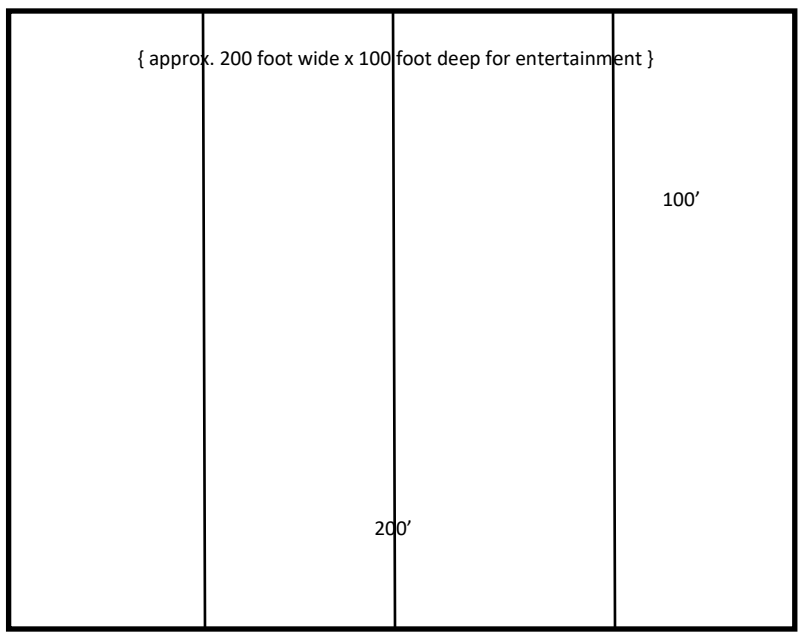

CAMPING

TICKETS

NORTH GATE

Antique Machinery
{ EAST / TRACTOR PULL FENCE IS 427 FEET FROM FROST FREE INSIDE FENCE AT CORNER TO EDGE OF LAWN ON ROAD, AT HORSE ENTRY WAY }

POWER BOX

showmanship

APPLEBURY ARENA

Game area?

Meandering Moose

Little Bear Espresso

GOAT BARN

WASH RACKS

130 foot frontage x 10 foot deep

Double K

BEEF BARN