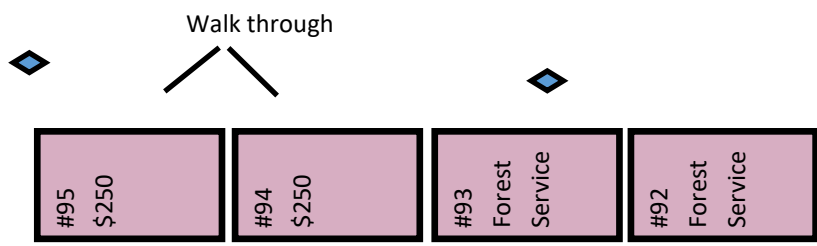

GRANDSTAND BLEACHERS

ARENA