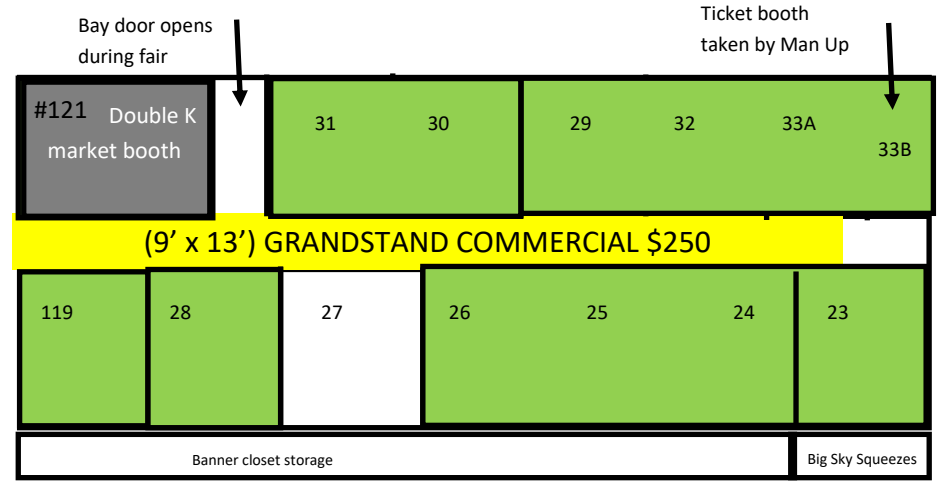

BEEF BARN

WASH RACKS

IMAN ARENA
40 feet wide

118 117 116 115 114

15x20 no cover no electric

SALE BARN

Round Robin

4-H Auction

SHEEP & SWINE BARN

HORNUNG ARENA

POWER POLE

GRANDSTAND BLEACHERS

Dbl K food

ARENA