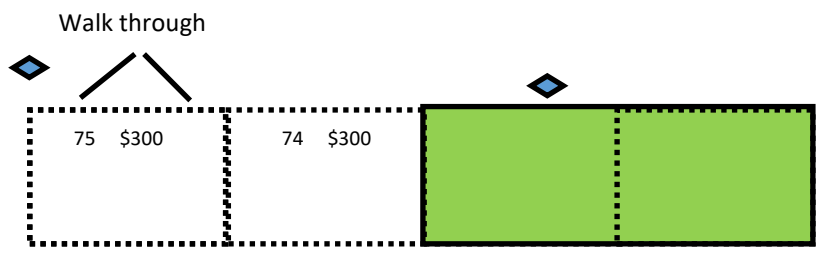

GRANDSTAND BLEACHERS

Dbl K food

ARENA