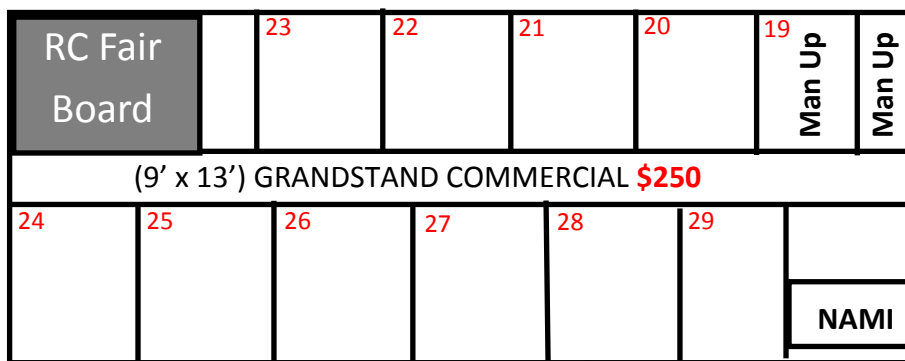

15' X 20' No Cover

\$250

15' X 20'
No Cover

\$250-\$300

10'X10'
No Cover

\$200-\$225

15' X 20' No Cover
\$250

GRANDSTAND
BLEACHERS