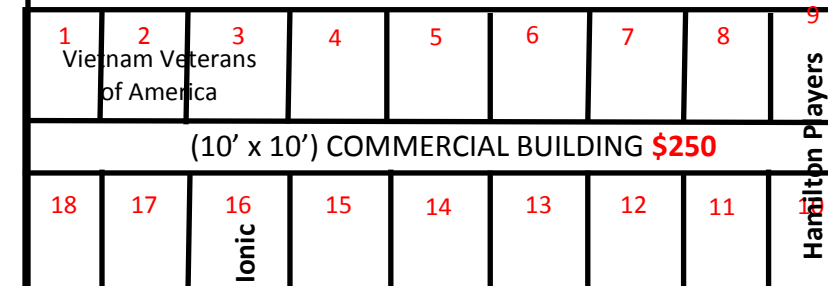

FLORAL BARN

FOOD BOOTHS
Boy Scouts Celtic Mineshaft Spuds R US Swim Team Groovz Calvary

Food Row & Carnival

KLYQ Free Stage
2 3

$200-$225